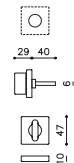

ottone/brass

CR Cromo lucido/Bright chrome

CO Cromo satinato/Satin chrome

ZL SuperOro lucido/S.Gold bright

NL SuperNichel lucido/S.Nickel bright

NS SuperNichel satinato/S.Nickel satin

IS SuperInox satinato/S.StainlessSteel satin

RS SuperRame satinato/S.Copper satin

DS SuperBronzo satinato/S.Bronze satin

US SuperAntracite satinato/S.Anthracite satin

I209RML6